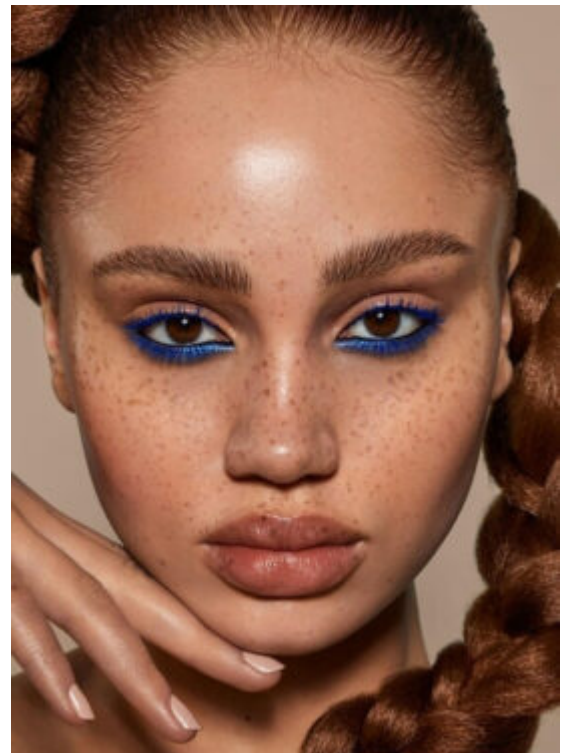

TRUE MODELS

Emily Saphira

179 | 84 / 63 / 92 / 41 | Red / Brown

TRUE MODELS

Emily Saphira

179 | 84 / 63 / 92 / 41 | Red / Brown

TRUE MODELS

Emily Saphira

179 | 84 / 63 / 92 / 41 | Red / Brown

TRUE MODELS

Emily Saphira

179 | 84 / 63 / 92 / 41 | Red / Brown

TRUE MODELS

AVENIR

AVENIR

Emily Saphira

179 | 84 / 63 / 92 / 41 | Red / Brown

TRUE MODELS